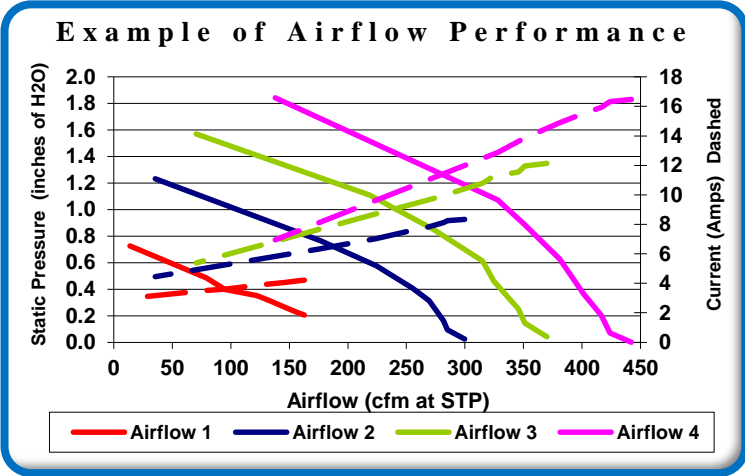

## PRODUCT FEATURES

- 12 Volt and 24 Volt
- GFPP Housing
- GFPA Blower Wheels
- Single or Multiple Speeds Available
- Long Life
- EMI Suppression Available
- Different Performance Options Available

## SMALL DUAL BLOWER ASSEMBLY WITH RESISTOR