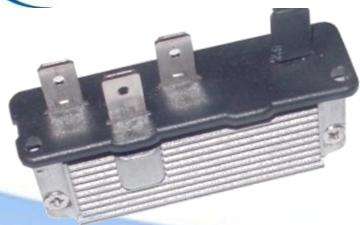

**Resistors Available**

**Specialty Motors**

\* Spreader / Seeder Motor

\* Ignition Protected”  
Blower Motor (Marine)  
ISO 8846, SAE J1171, USCG

\* Scotty Downrigger Motor

\* Thetford Pump Motor ( RV and Marine )