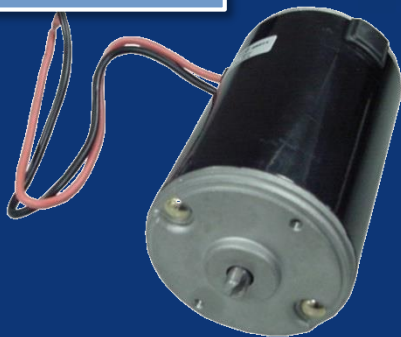

**Resistors Available**

**Specialty Motors**

\* Spreader / Seeder Motor

\* Ignition Protected”  
Blower Motor (Marine)  
ISO 8846, SAE J1171, USCG

\* Scotty Downrigger Motor

\* Thetford Pump Motor ( RV and Marine )