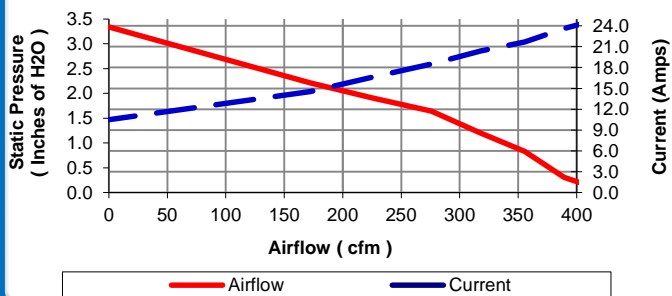

PRODUCT FEATURES

- 12 Volt and 24 Volt
- GFPP Housing
- GFPA Blower Wheels
- Single or Multiple Speeds Available
- Long Life
- EMI Suppression Available
- Different Performance Options Available
- Direct Replacement for Bosch 0130 063 810, 0130 063 814, John Deere AL110881, Spal 007-A42-32D, 007-A44-32D, 007-B42-32D, 007-B44-32D

Example of Airflow Performance

F1 Single Blower Assembly