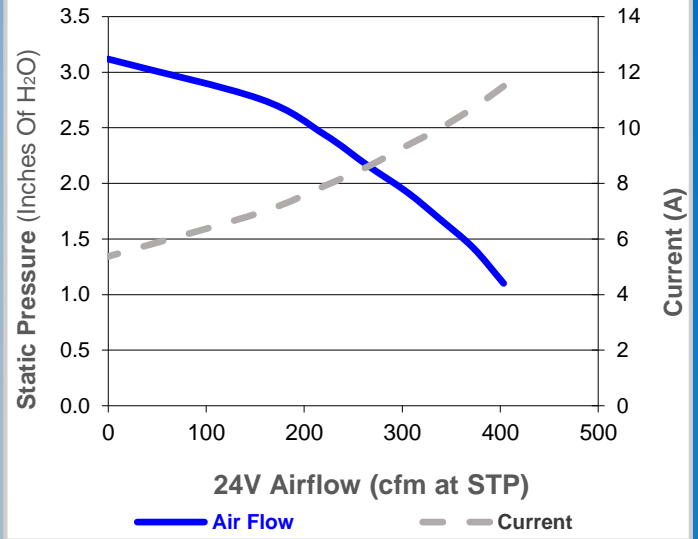

LARGE SINGLE BLOWER

PRODUCT FEATURES & SPECIFICATIONS

- ✓ 12 VOLT AND 24 VOLT
- ✓ LONG LIFE
- ✓ HIGH EFFICIENCY
- ✓ HIGH AIRFLOW AT HIGH STATIC PRESSURES
- ✓ RUGGED DESIGN
- ✓ DIFFERENT PERFORMANCE OPTIONS AVAILABLE
- ✓ SINGLE-SPEED WITHOUT RESISTOR OR MULTI-SPEED WITH RESISTOR
- ✓ EMI AVAILABLE
- ✓ CUSTOM LEADS AND CONNECTORS
- ✓ DIRECT REPLACEMENT FOR SPAL 007-XXX-32D PRODUCT LINE

PRODUCT DIMENSIONS