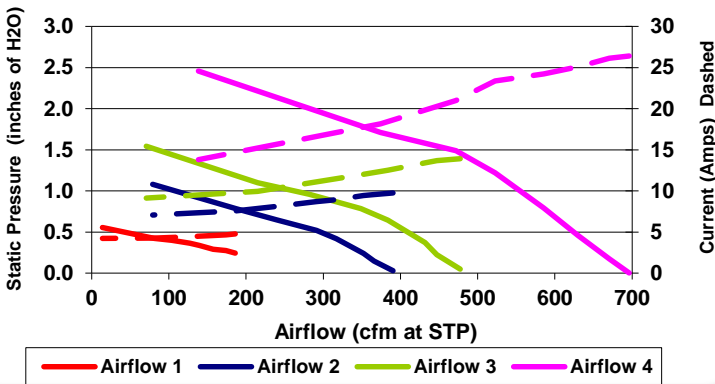

PRODUCT FEATURES

- 12 Volt and 24 Volt
- GFPP Housing
- GFPA Blower Wheels
- Single or Multiple Speeds Available
- Long Life
- EMI Suppression Available
- Different Performance Options Available

Example of Airflow Performance