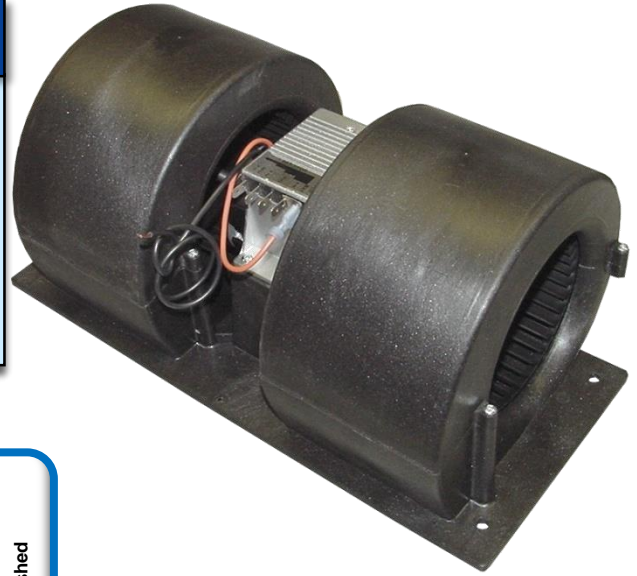

PRODUCT FEATURES

- 12 Volt and 24 Volt
- GFPP Housing
- GFPA Blower Wheels
- Single or Multiple Speeds Available
- Long Life
- EMI Suppression Available
- Different Performance Options Available

Example of Airflow Performance

A2 DUAL BLOWER ASSEMBLY