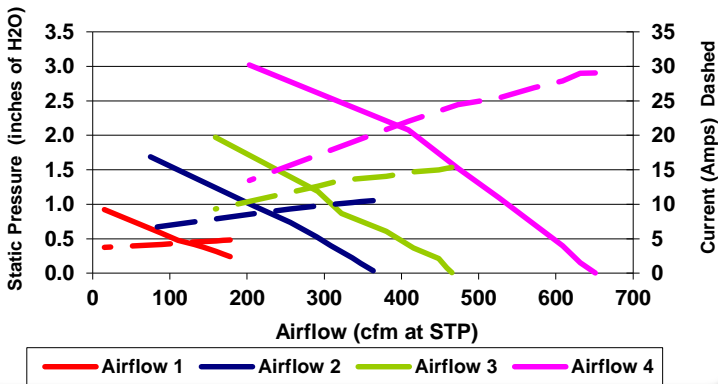

PRODUCT FEATURES

- 12 Volt and 24 Volt
- GFPP Housing
- GFPA Blower Wheels
- Single or Multiple Speeds Available
- Long Life
- EMI Suppression Available
- Different Performance Options Available

Example of Airflow Performance

**C2 MEDIUM DUAL
 BLOWER ASSEMBLY
 WITH RESISTOR**

TOP VIEW

SIDE VIEW

BOTTOM VIEW