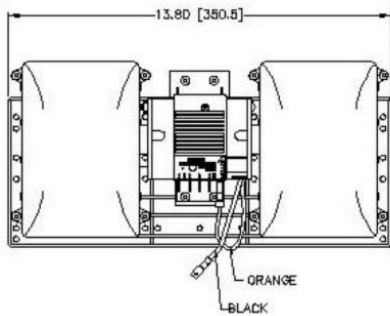

**C2 MEDIUM DUAL
 BLOWER ASSEMBLY
 WITH RESISTOR**

TOP VIEW

SIDE VIEW

BOTTOM VIEW