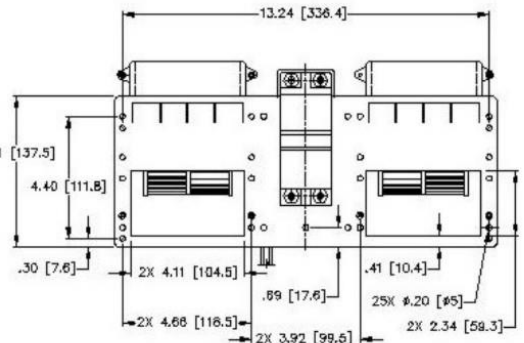

**C2 MEDIUM DUAL
 BLOWER ASSEMBLY
 WITH RESISTOR**

TOP VIEW

SIDE VIEW

BOTTOM VIEW