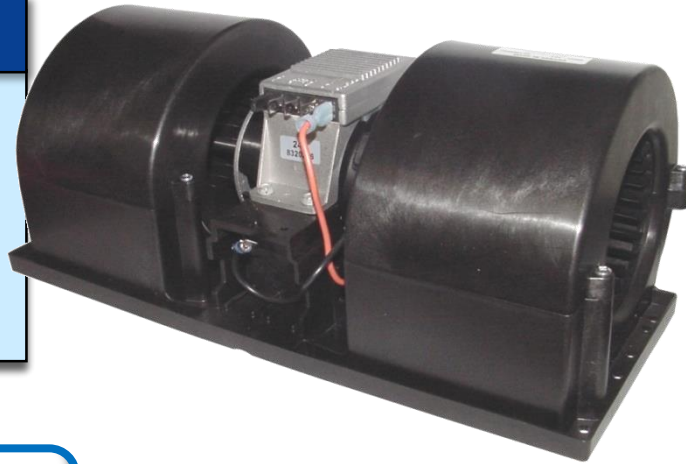

PRODUCT FEATURES

- 12 Volt and 24 Volt
- GFPP Housing
- GFPA Blower Wheels
- Single or Multiple Speeds Available
- Long Life
- EMI Suppression Available
- Different Performance Options Available

Example of Airflow Performance

**C2 MEDIUM DUAL
 BLOWER ASSEMBLY
 WITH RESISTOR**

TOP VIEW

SIDE VIEW

BOTTOM VIEW