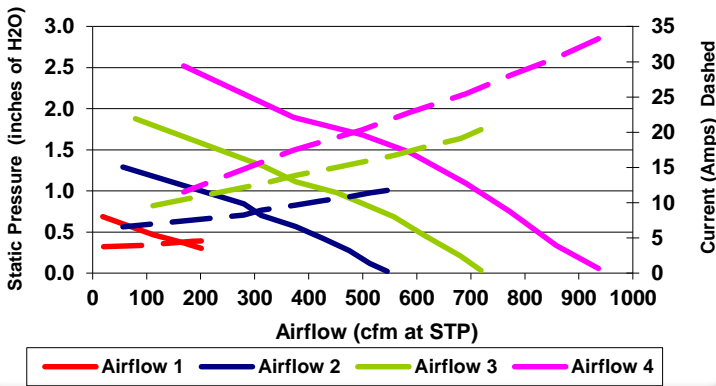

PRODUCT FEATURES

- 12 Volt and 24 Volt
- GFPP Housing
- GFPA Blower Wheels
- Single or Multiple Speeds Available
- Long Life
- EMI Suppression Available
- Different Performance Options Available

Example of Airflow Performance

**LARGE DUAL
BLOWER WITH
RESISTOR**