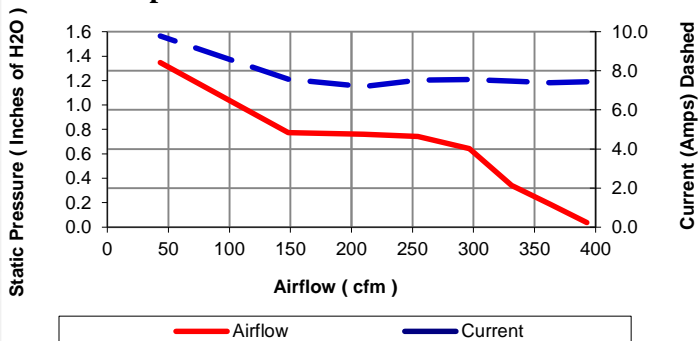

PRODUCT FEATURES

- **12 Volt and 24 Volt**
- **Low Profile 4 Pole Motors**
- **Long Life**
- **Under-Hood Applications**
- **Pusher or Puller**
- **Different Performance Options Available**
- **Single Speed or Multi-Speed Models**
- **Mounting Bracket Options**
- **Sealed Motor IP68**

Example of Airflow Performance

FAN DIAMETER 8"