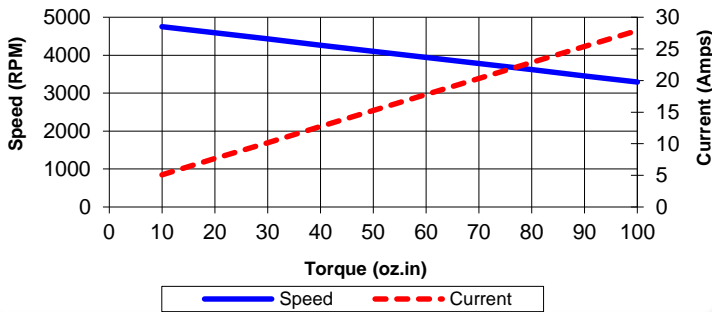

## PRODUCT FEATURES

- 12 Volt and 24 Volt
- Long Life Brushes
- EMI Suppression Standard
- Single or Double Shaft
- Various Case Lengths Available
- Different Performance Options Available
- Direct Replacement for Bosch DPD & most DPL Motors

### Example of Motor Performance

**28000 SERIES  
OPEN FRAME MOTOR**